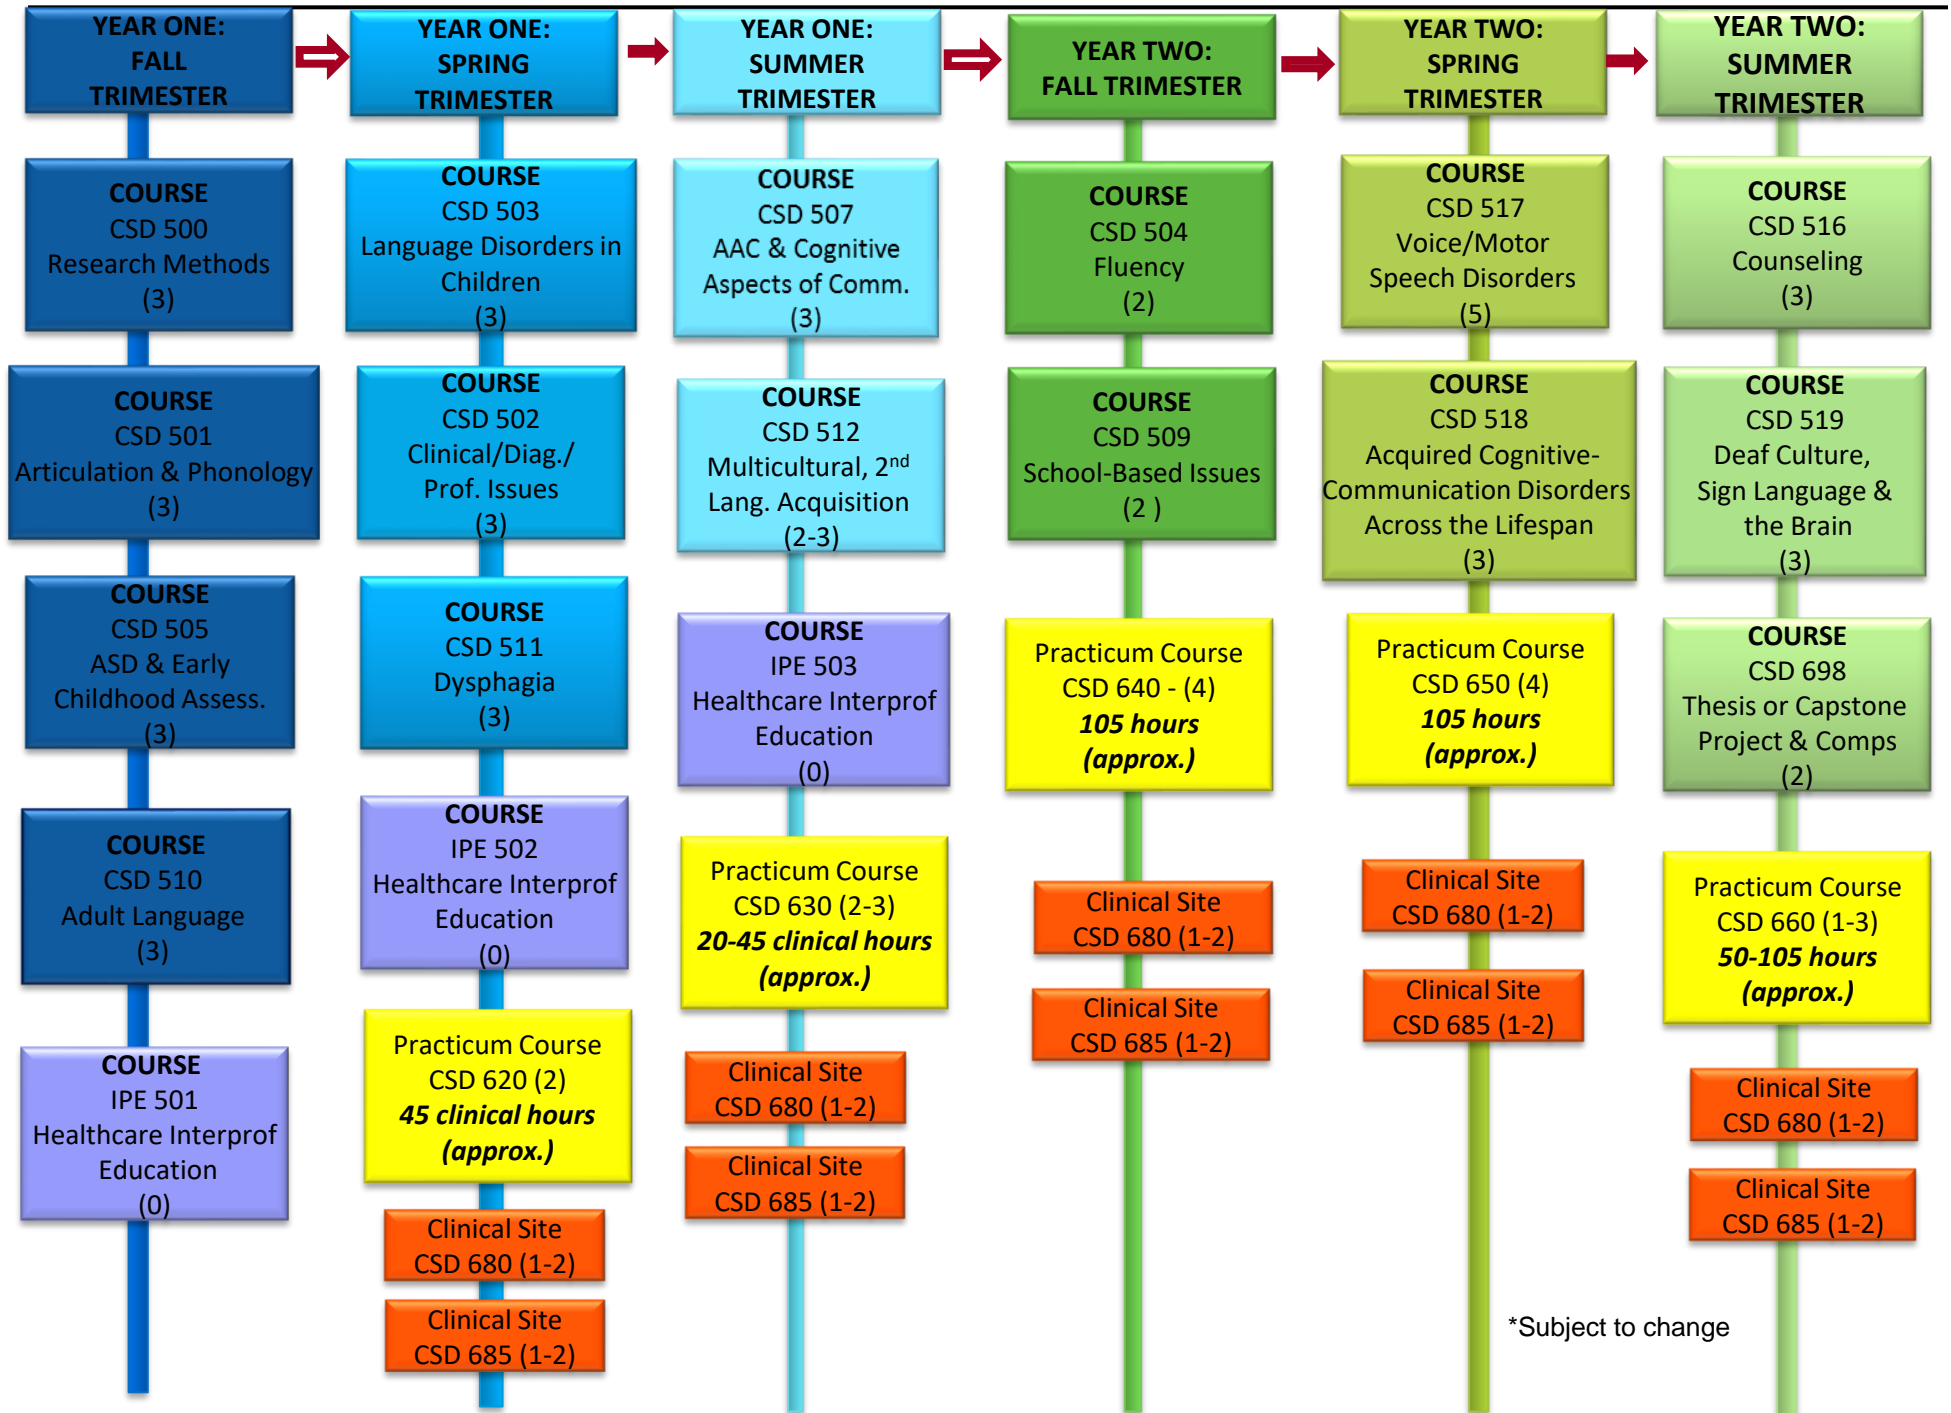

# C16 Chapman University—Master of Science in Communication Sciences and Disorders

## Sequence of Learning: 18 courses + 7 clinical fieldwork = 63 units minimum\*

\*Subject to change