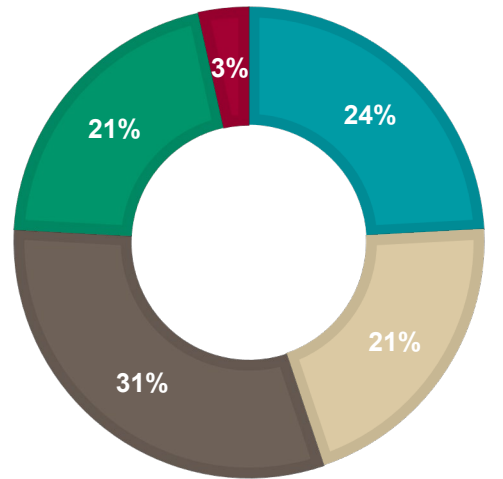

2024-25 Enrollment Statistics

Fall 2024: 20 Students
Spring 2025: 9 Students

UNDERGRADUATE INSTITUTION

■ Cal State
■ Chapman
■ Other CA School
■ UC
■ Out of State

UNDERGRADUATE MAJOR

■ Psychology
■ Other

AVERAGE CUMULATIVE GPA