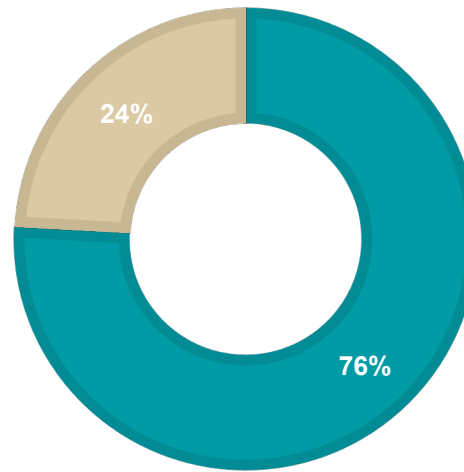

2024-25 Enrollment Statistics

Fall 2024: 20 Students
Spring 2025: 9 Students

UNDERGRADUATE INSTITUTION

■ Cal State
■ Chapman
■ Other CA School
■ UC
■ Out of State

UNDERGRADUATE MAJOR

■ Psychology
■ Other

AVERAGE CUMULATIVE GPA