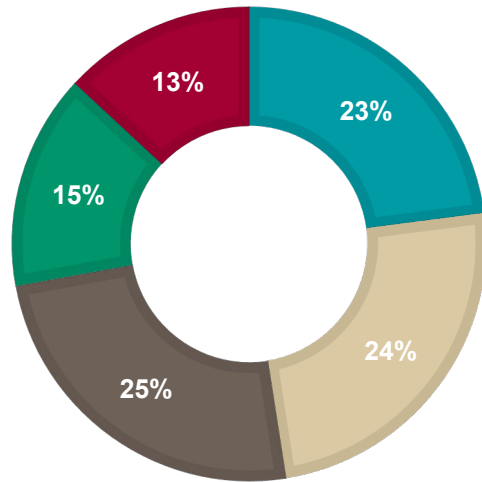

2024-25 Admitted Student Data

195 applied / 61 admitted

UNDERGRADUATE INSTITUTION

■ Cal State
■ Chapman
■ Other CA School
■ UC
■ Out of State

UNDERGRADUATE MAJOR

■ Psychology
■ Other

AVERAGE CUMULATIVE GPA

3.71