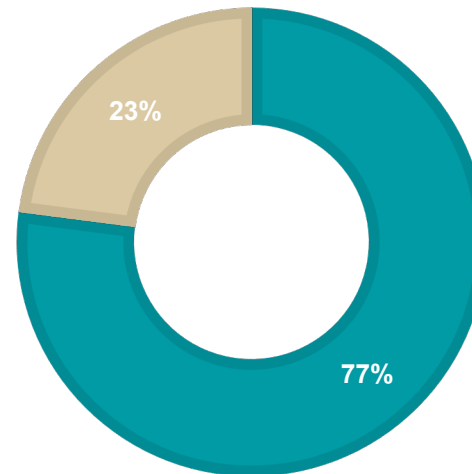

2024-25 Admitted Student Data

195 applied / 61 admitted

UNDERGRADUATE INSTITUTION

■ Cal State
■ Chapman
■ Other CA School
■ UC
■ Out of State

UNDERGRADUATE MAJOR

■ Psychology
■ Other

AVERAGE CUMULATIVE GPA

3.71