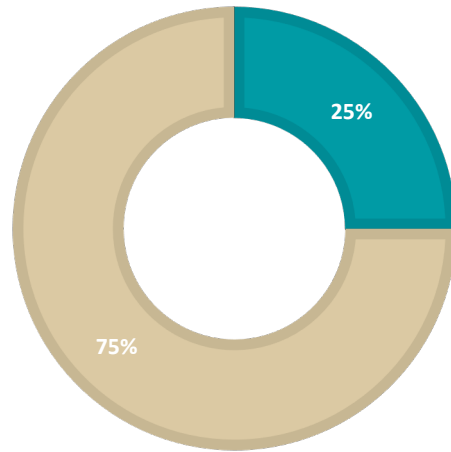

# 2024-25 Faculty and Clinical Supervisor Demographics

FACULTY ETHNICITY

■ Asian ■ White ■ Hispanic/Latinx

FACULTY GENDER

■ Male ■ Female

CLINICAL SUPERVISOR ETHNICITY

■ Asian ■ White ■ Hispanic/Latinx

CLINICAL SUPERVISOR GENDER