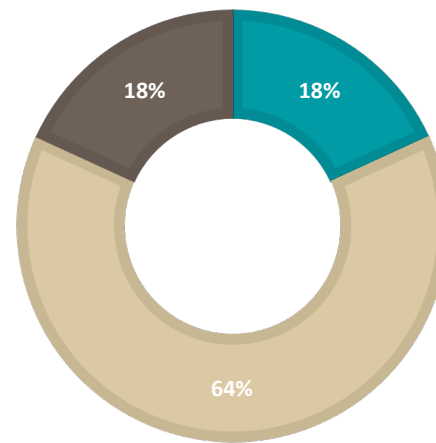

# 2024-25 Faculty and Clinical Supervisor Demographics

FACULTY ETHNICITY

■ Asian ■ White ■ Hispanic/Latinx

FACULTY GENDER

■ Male ■ Female

CLINICAL SUPERVISOR ETHNICITY

■ Asian ■ White ■ Hispanic/Latinx

CLINICAL SUPERVISOR GENDER