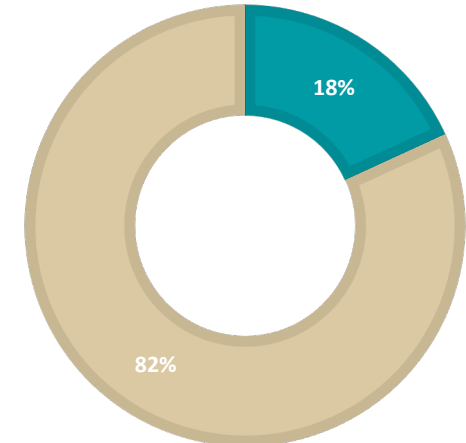

# 2024-25 Faculty and Clinical Supervisor Demographics

FACULTY ETHNICITY

■ Asian ■ White ■ Hispanic/Latinx

FACULTY GENDER

■ Male ■ Female

CLINICAL SUPERVISOR ETHNICITY

■ Asian ■ White ■ Hispanic/Latinx

CLINICAL SUPERVISOR GENDER