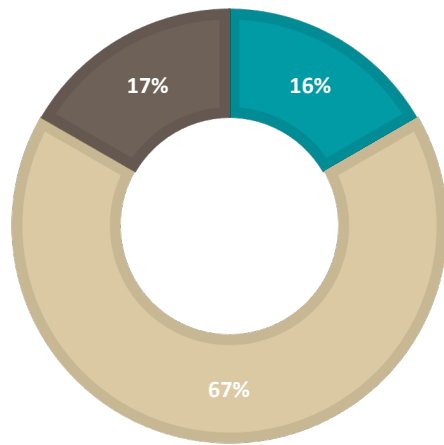

# 2024-25 Faculty and Clinical Supervisor Demographics

FACULTY ETHNICITY

■ Asian ■ White ■ Hispanic/Latinx

FACULTY GENDER

■ Male ■ Female

CLINICAL SUPERVISOR ETHNICITY

■ Asian ■ White ■ Hispanic/Latinx

CLINICAL SUPERVISOR GENDER