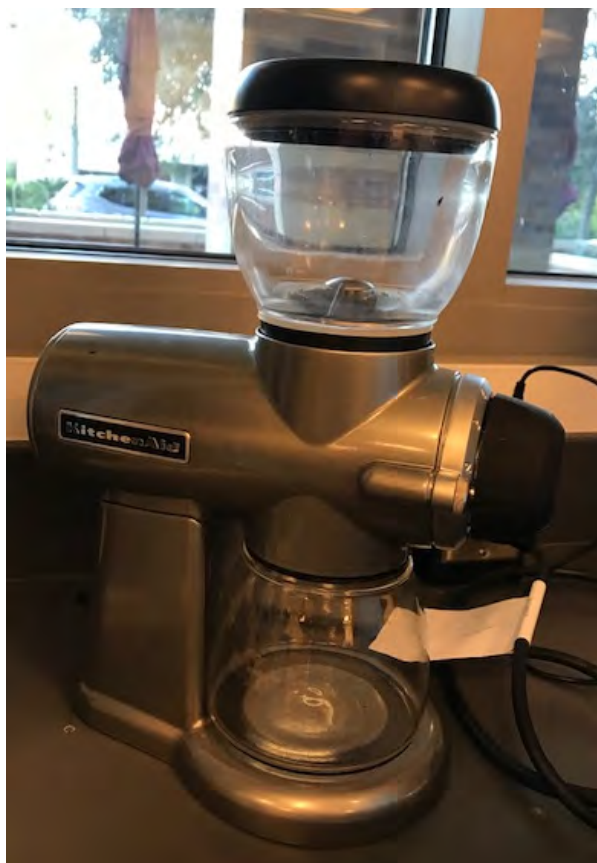

RAINEY FOOD PROCESSING LABORATORY - COFFEE EQUIPMENT

| Equipment (Manufacturer, Model) | Picture |
|---|--|
| <p>Aero Press Coffee Maker (Aerobie AeroPress Co, 83R01) (4)</p> |  A photograph showing the Aero Press coffee maker components on a stainless steel surface. The central component is a tall, cylindrical stainless steel chamber with a black handle on top and a black base. To the left is a black plastic filter holder with a white filter inside. To the right is a black plastic plunger with a handle. The Aero Press logo is visible on the side of the chamber. |
| <p>Clever Coffee Dripper (E.K. Int'l Co., T/C -7088-CCD #4) (6)</p> |  A photograph of a clear plastic Clever Coffee Dripper. It has a wide, funnel-shaped top with a handle on the right side. The body is made of clear plastic with vertical ridges. The brand name "Clever" is visible on the front. The base is a clear plastic reservoir with a lid. |

**Coffee Color
Analyzer**
(Agtron, E20CP-II)
(1)

Coffee Roaster
(The San
Franciscan, SF-6)
(1)

Coffee Roaster
(HOTTOP, KN-
8828B-2K+)
(1)

Coffee Roaster
(Fresh Roast,
SR540)
(4)

Coffee Espresso Machine
(La Marzocco, Linea mini)
(1)

Coffee Grinders
(Bodum 11160-01US-3 (3) & KitchenAid BCG1110B)(3)

(KitchenAid Burr
KCG0702CU)
(1)

(La Marzocco by
Mazzer LUX-D)
(1)

(Baratza, Encore)
(1)

**Digital Pocket
Refractometer**
(Atago, PAL-
COFFEE (TDS))
(2)